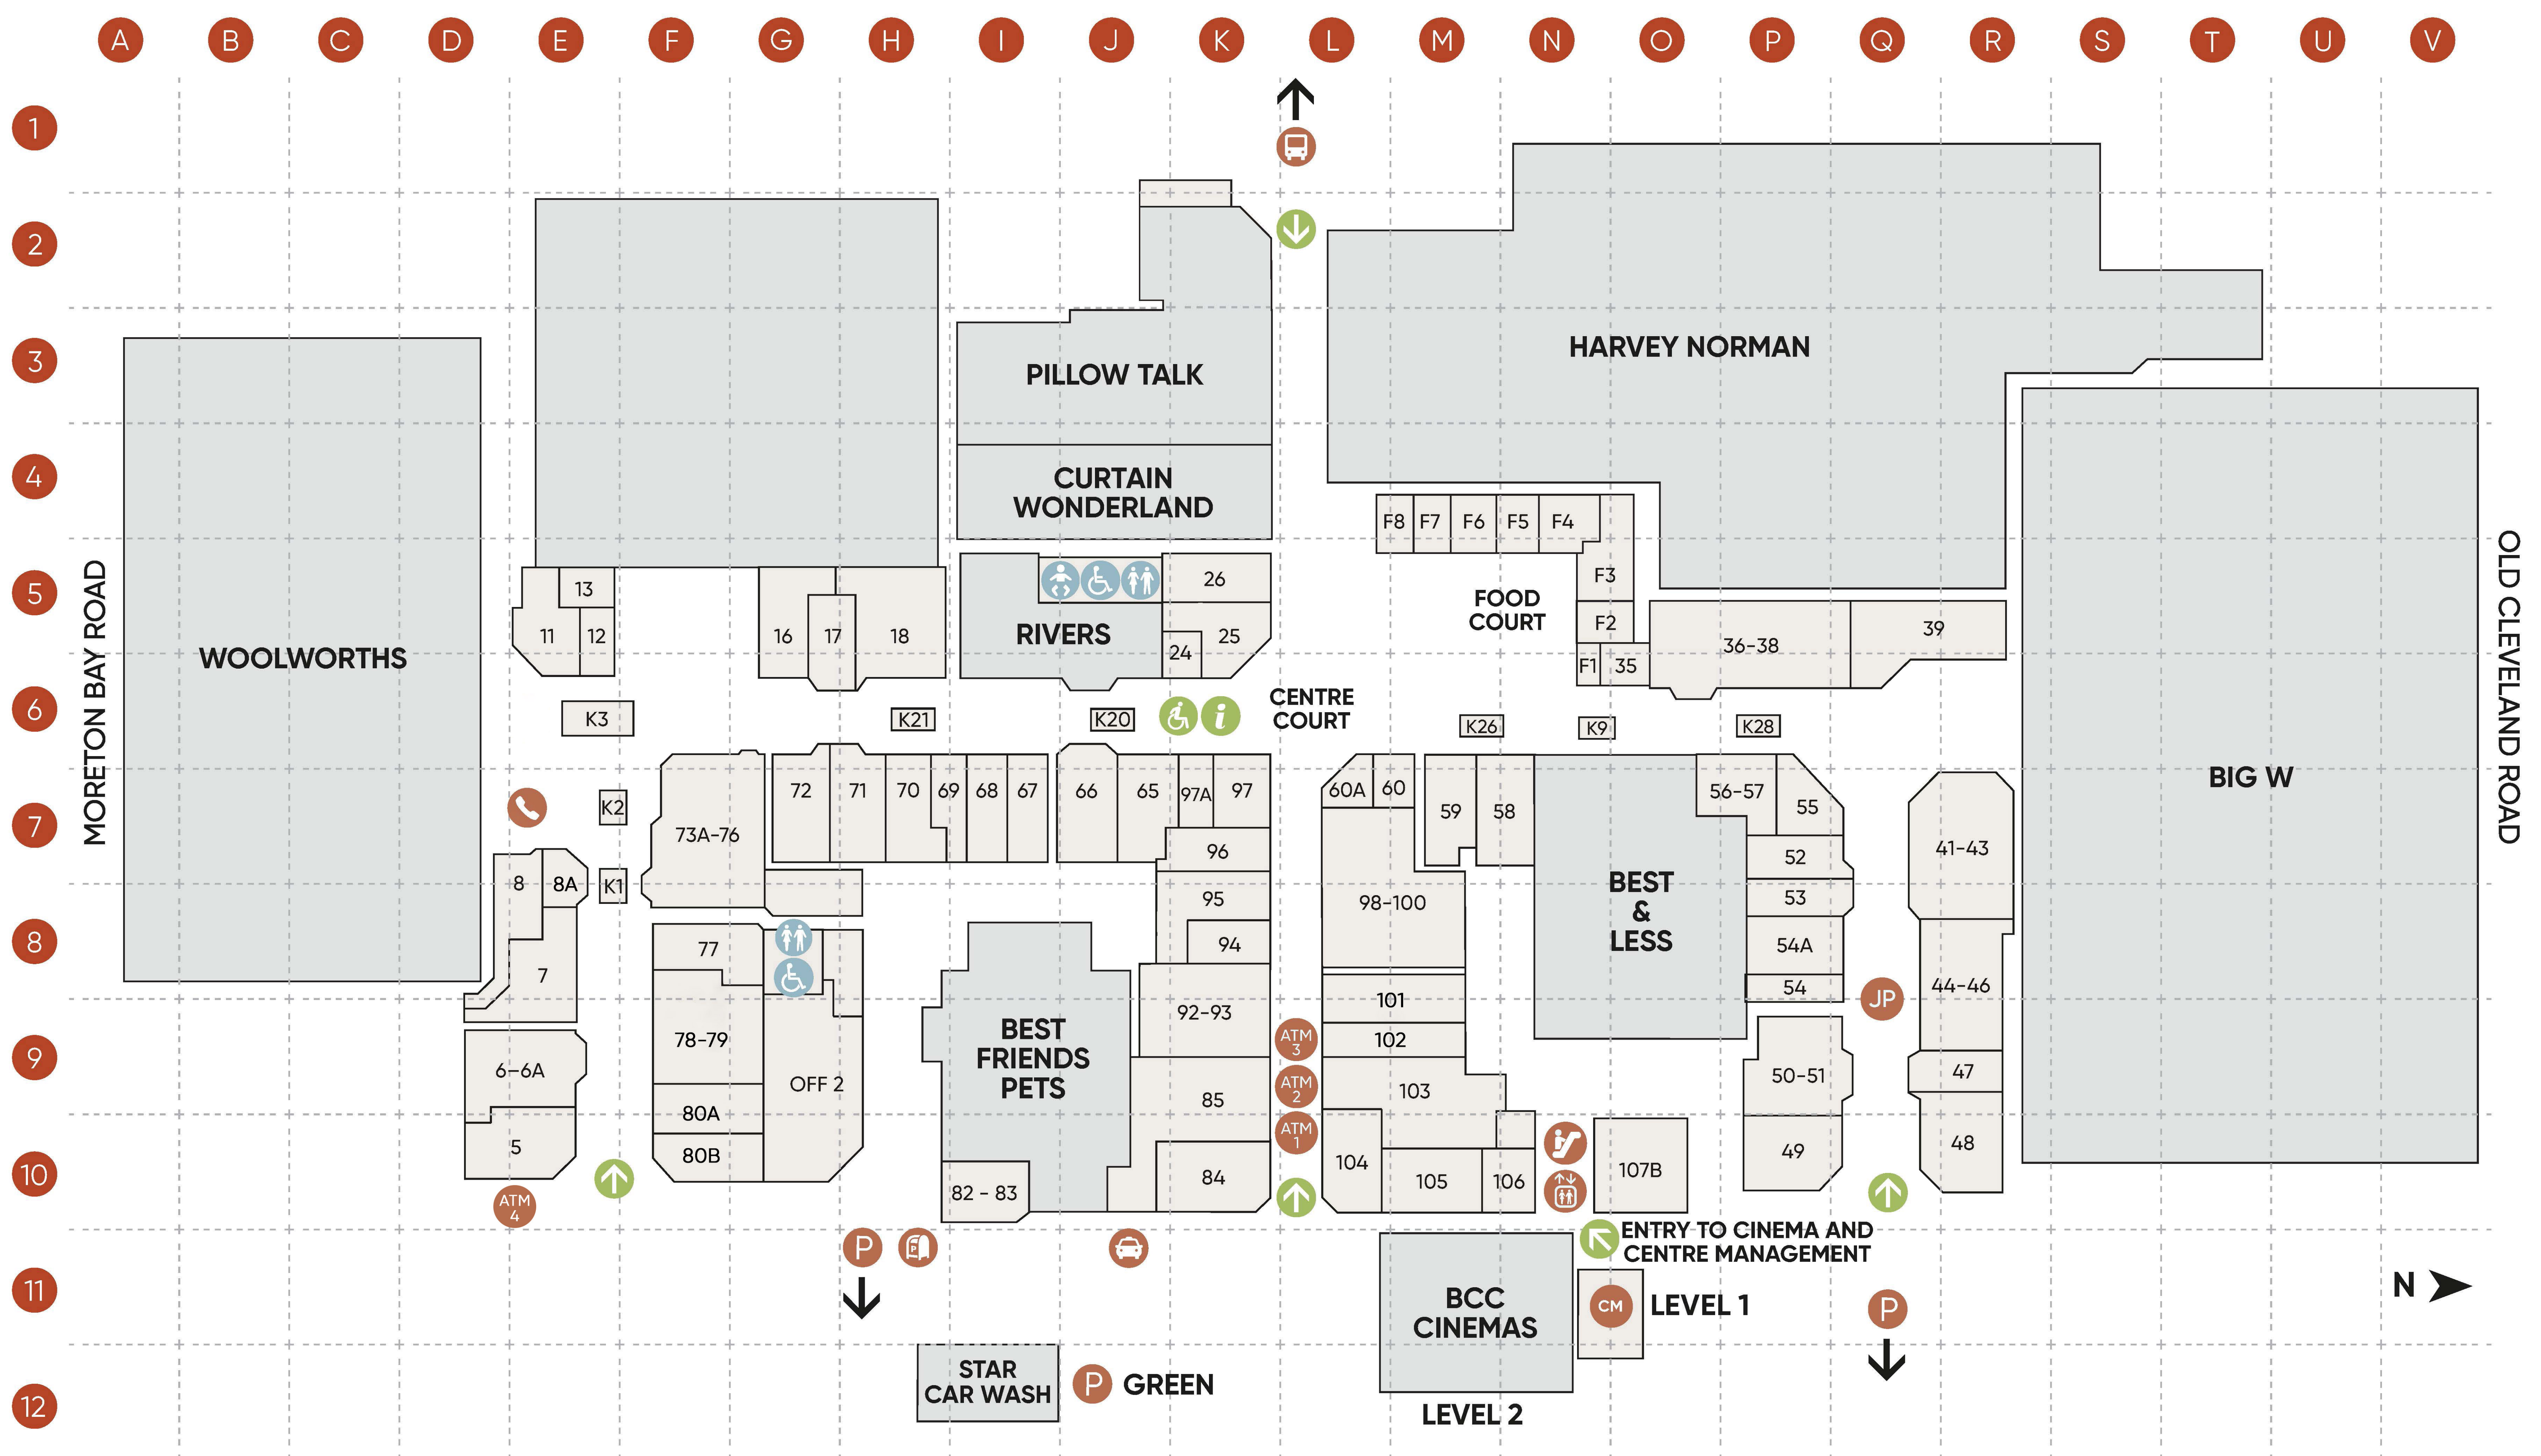

CAPALABA CENTRAL CENTRE DIRECTORY

SHOP NO.	MAP REF.
SUPERMARKET & LIQUOR	
BWS	11 E6
Woolworths	1 D6
BANKS & ATM's	
ANZ ATM	ATM1 K10
ANZ Bank	85 K9
Aussie	96 K7
Commonwealth Bank	103 L9
Commonwealth Bank ATM	ATM2 L9
Great Southern Bank	80B F10
NAB	92-93 K9
NAB ATM	ATM3 K9
DEPARTMENT & VARIETY STORES	
Big W	3 R6
Variety Plus	98-100 L7
COMPUTER & ELECTRICAL	
EB Games & Zing Pop Culture	78-79 F9
Harvey Norman	32-33 L3
KollectIT	35 O6
Oz PC's	97A K6
Smart Electrical Clearance Centre	50-51 P9
CINEMA	
BCC Cinemas (Level 2)	90 N11
JEWELLERY	
Goldmark	60A L7
Prouds The Jewellers	97 K6

SHOP NO.	MAP REF.
FASHION	
Best & Less	4 O6
Coolie Clothing	101 L8
Rivers	19-23 J6
Rockmans	58 N6
FOOD COURT & TAKEAWAY	
Asahi Sushi	K2 E7
Bubble Bubble	73A-76 F7
Central Carvery	F6 M5
Hokka Hokka Noodles	F8 M5
KFC	F2 N5
Origin Kebabs	F3 N5
Top Sushi	F1 N6
FRESH FOOD	
Sunlit Asian Supermarket	73A-76 F7
The Cheesecake Shop	82-83 I10
HAIRDRESSERS	
Shear Diamond Barber Shop	24 K6
HEALTH & BEAUTY	
Angel Brows	K28 P6
Massage Indulgence	77 F8
Professional	52 Q7
Rany's Massage	53 Q8
UBX	49 P10
USA Nails & Footspa	65 J6

SHOP NO.	MAP REF.
HOMEWARES	
Curtain Wonderland	27 K4
Harvey Norman	32-33 L3
Kaisercraft	36-38 P6
Persian Rughouse	26 K5
Pillow Talk	28 K3
Robins Kitchen	72 G6
LEISURE	
Mini EV's	68 I7
NEWSAGENT	
The Lucky Charm	80A F9
PETS	
Best Friends Pets	81 J10
Our Vet	81 J10
PHARMACY & MEDICAL	
Audika	54A Q8
Capalaba Central Doctors	44-46 Q8
Pacific Smiles Dental	48 Q10
Priceline Pharmacy	41-43 Q7
RESTAURANTS & CAFES	
107 Coffee Terminal & Sabroso	105 M10
Bennie Adam	106 N10
Crema Espresso	5 E10
Donut King	K3 E6
Gastronome European Deli	7 E8
Nando's	107B O10
Sushi Point	104 L10
The Coffee Club	25 K6
Zambro	84 K10
SERVICES	
Dept. of Communities, Child Safety and Disability Services	OFF2 G10
For Care	55 P7
Justice of the Peace	JP Q8
Mister Minit	K1 F8
Star Car Wash (P Green)	CAR I12
The Teacup Cottage	39 Q6