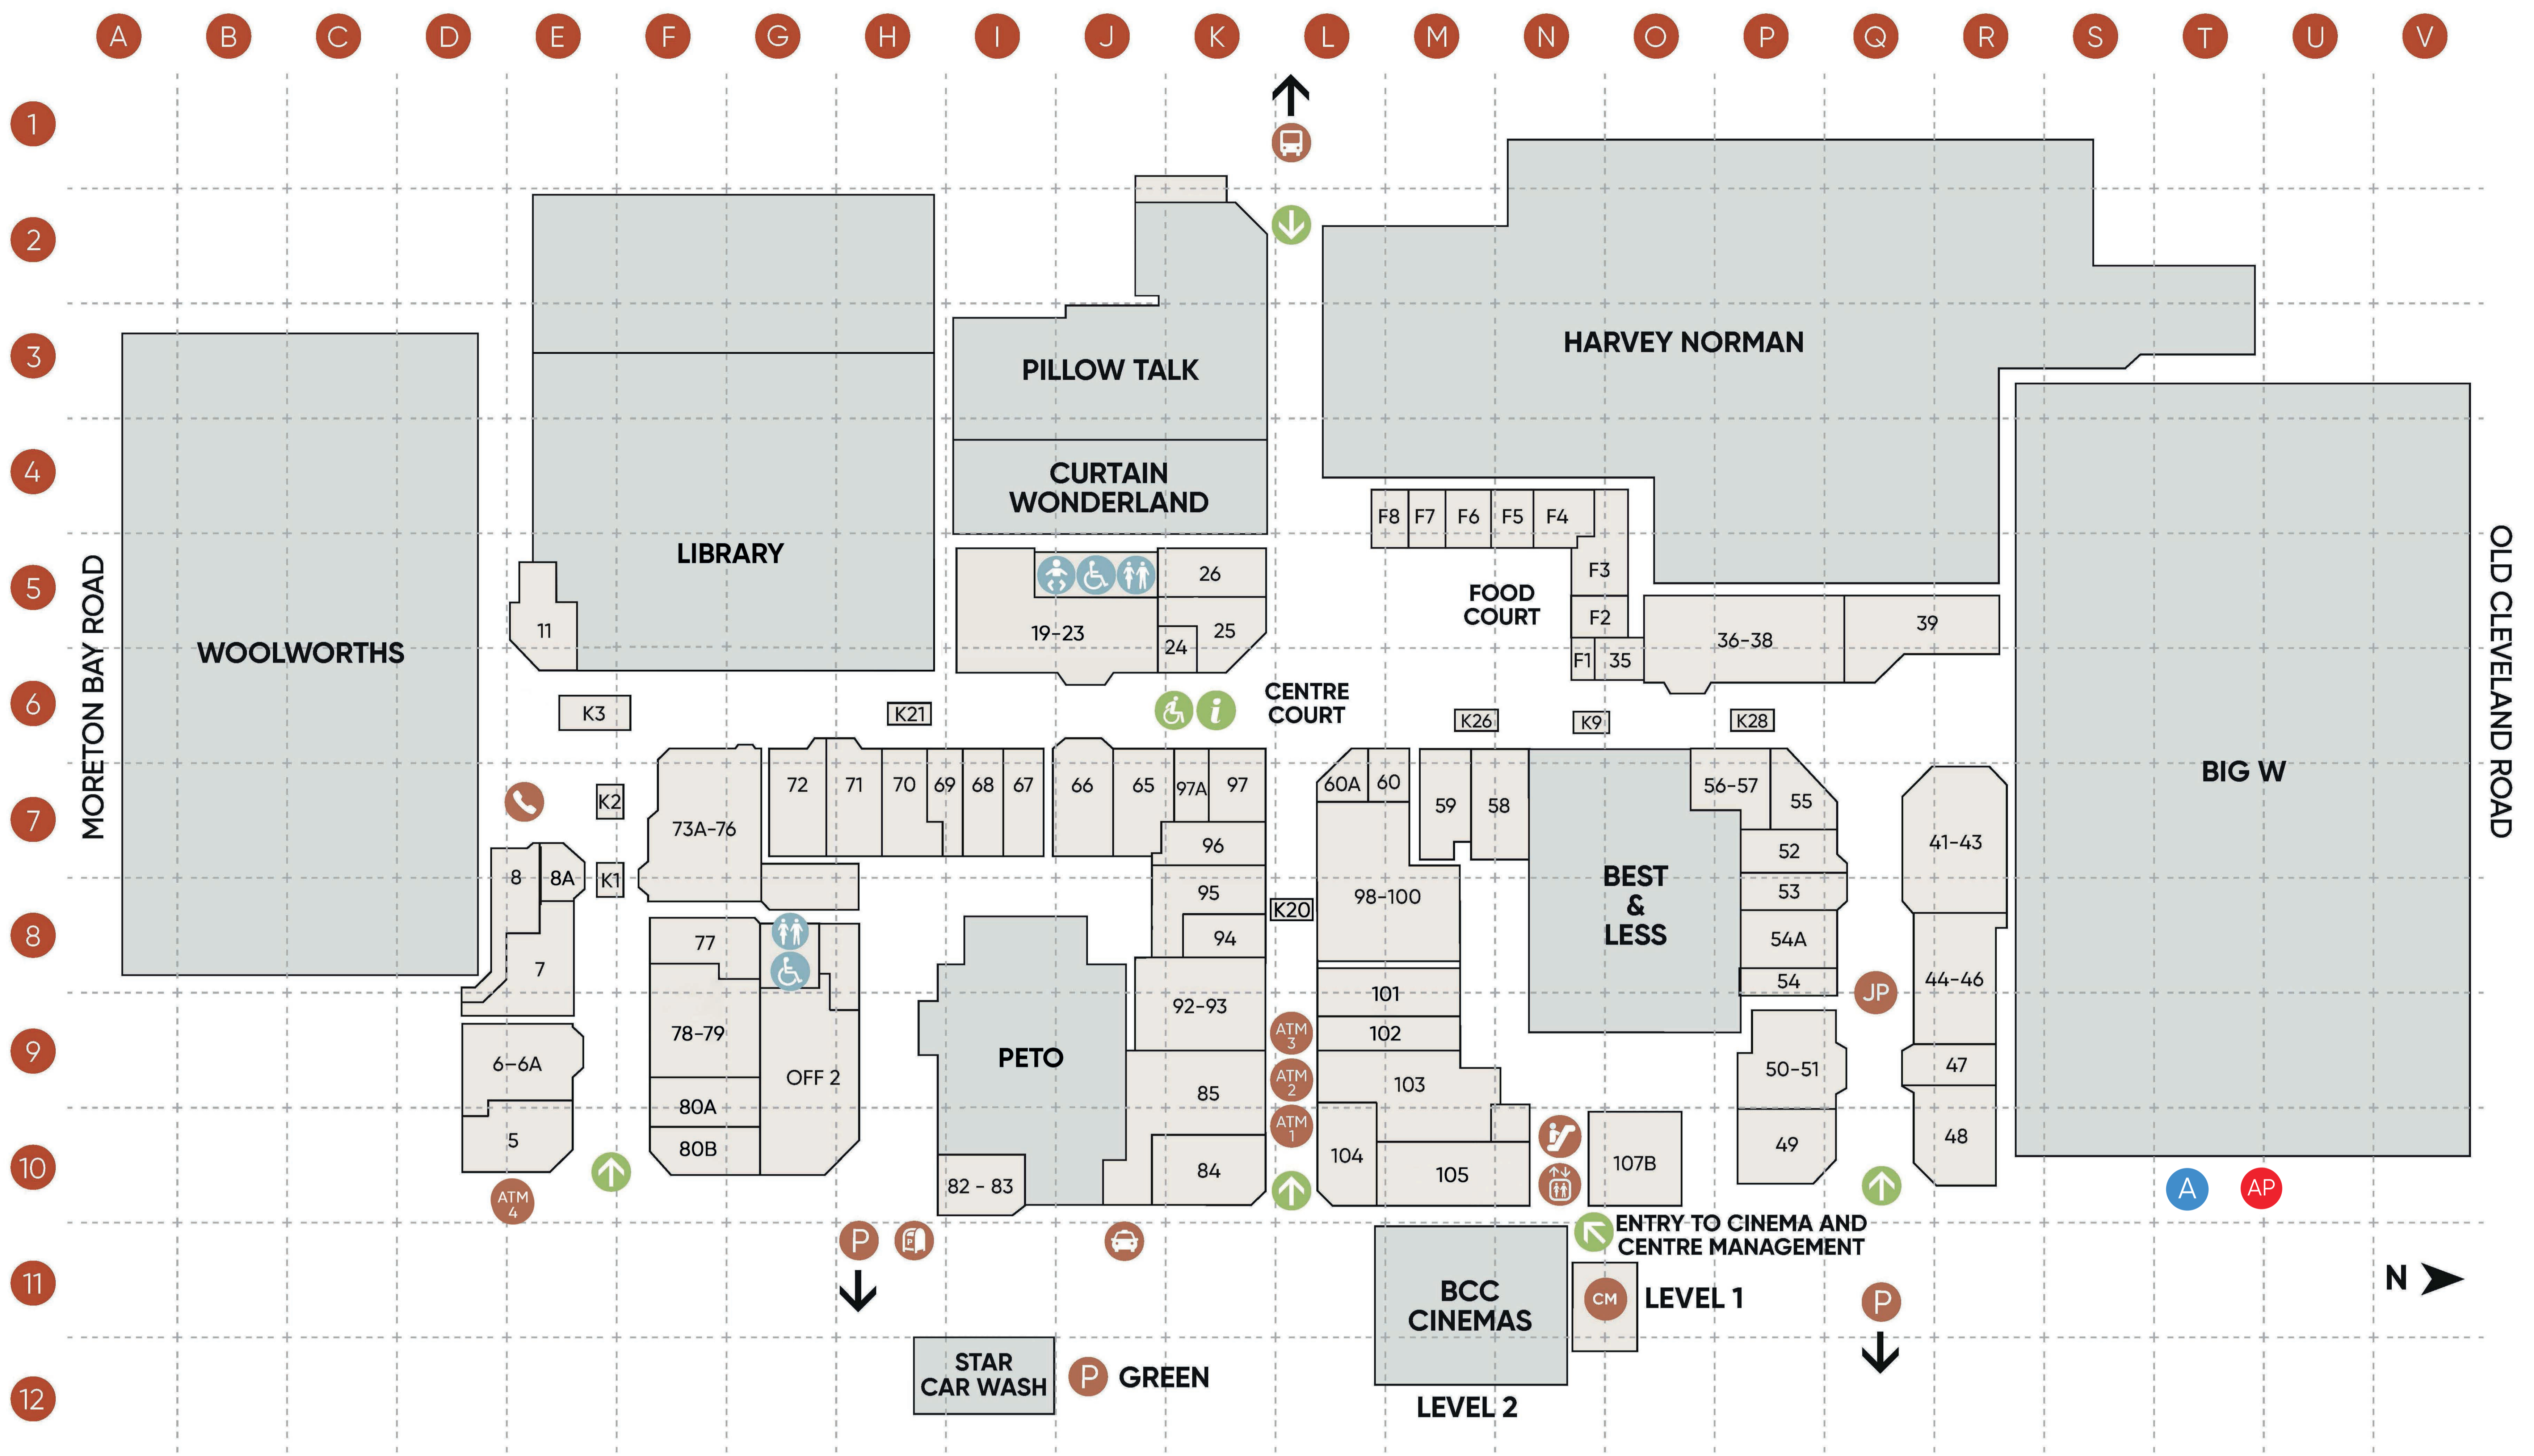

CAPALABA CENTRAL CENTRE DIRECTORY

SUPERMARKET & LIQUOR

	SHOP NO.	MAP REF.
BWS	11	E5
Woolworths	1	D6

BANKS & ATM'S

ANZ ATM	ATM1	K10
ANZ Bank	85	K9
ATMX	ATM4	E10
Aussie	96	K7
Bank of Queensland	95	K8
Commonwealth Bank	103	L9
Commonwealth Bank ATM	ATM2	L9
Great Southern Bank	80B	F10
NAB	92-93	K9
NAB ATM	ATM3	L9
Remox Money Transfer and Foreign Exchange	K20	L8

DEPARTMENT & VARIETY STORES

Best & Less	4	O7
Big W	3	S6
Variety Plus	98-100	L7

COMPUTER & ELECTRICAL

EB Games & Zing Pop Culture	78-79	F9
Harvey Norman	32-33	L3
JLI Computers	97A	K7
KollectIT	35	O6
Smart Electrical Clearance Centre	50-51	P9

FRESH FOOD

Capalaba Fruit Market	6-6A	E9
Sunlit Asian Supermarket	73A-76	F7
The Cheesecake Shop	82-83	I10

HAIR, NAILS & BEAUTY

Angel Brows	K28	P6
Professional	52	P7
Rany's Massage	53	P8
Shear Diamond Barber Shop	24	K6
Sunny USA Nail & Spa	65	J7

HEALTH & FITNESS

UBX	49	P10
-----	----	-----

HOMEWARES

Curtain Wonderland	27	K4
Harvey Norman	32-33	L3
Kaisercraft	36-38	P6
Pillow Talk	28	K3
Robins Kitchen	72	G7
Rugs & Flooring	66	J7

LEISURE

Mini EVs	68	I7
----------	----	----